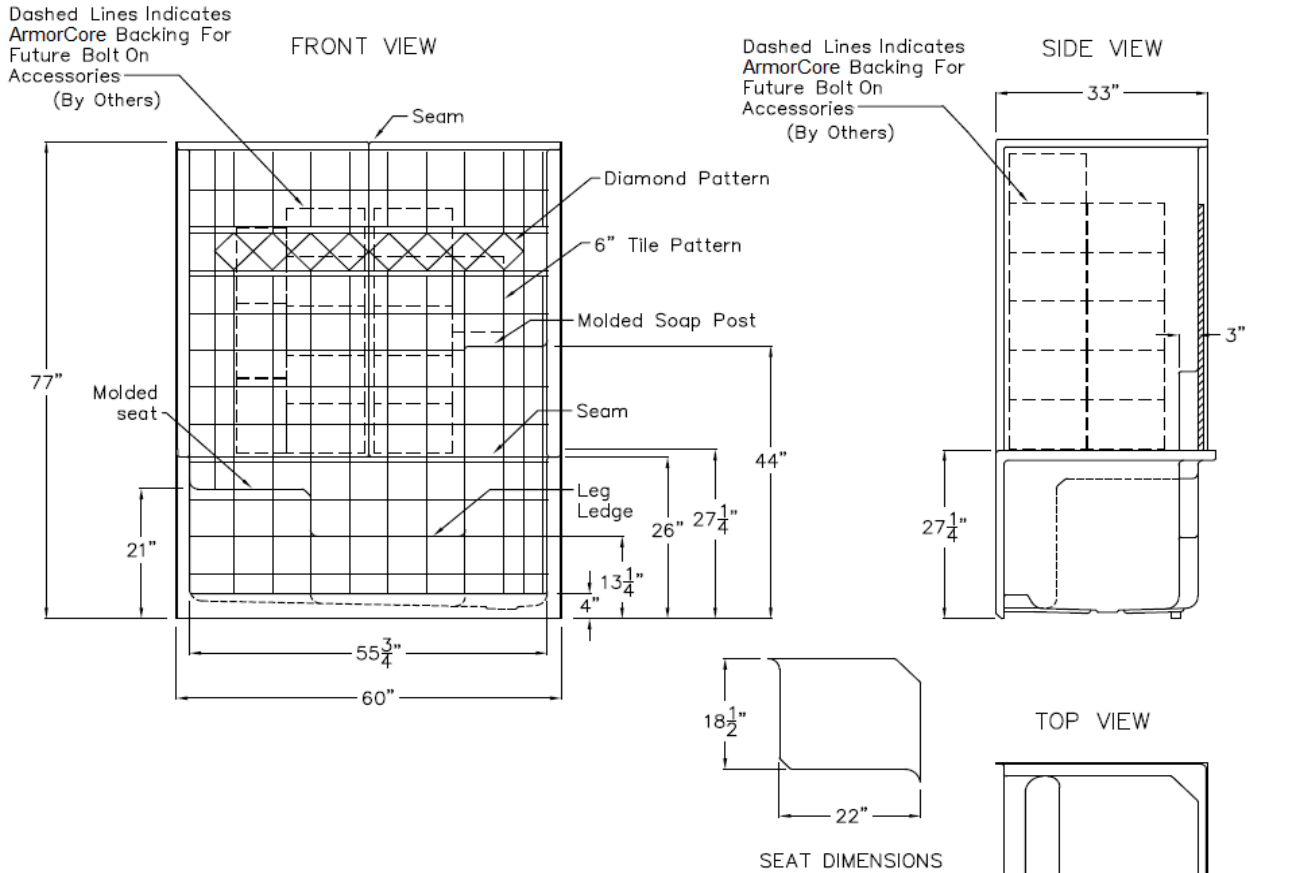

ATWOOD
60 x 32 x 77
Low Threshold Shower

Available in white,
 bone, and biscuit

Quick Ship in 7 days

Features

- Easy entry, low, 4" threshold
- Large integral comfort height seat (22" x 18 1/2")
- Sturdy shower base with textured floor
- Accessory shelves (10" x 23") and foot ledge (22" x 3")
- Simple, easy, 3 piece installation from front or rear
- Accommodates a shower door
- Full ArmorCore reinforced walls for extra strength that enables bars to be located to fit your individual needs.
- Premium, durable applied acrylic/fiberglass construction
- High Gloss 6" tile pattern with Diamond Accents
- Attractive and easy to clean with a Limited Lifetime Warranty
- Meets or exceeds UPC, IPC, ANSI Z124.1, NAHB, HUD, FHA
- Made in the USA

**ArmorCore
 Reinforced Walls**

**Low Step,
 Easy Entry**

Low Threshold Details

Seat & Drain

Model #

Item #

RH Seat w/ LH Drain	LM6032SH1S3PBR	639307
LH Seat w/ RH Drain	LM6032SH1S3PBL	639285

SUBMITTAL DATA

THE SHOWER ENCLOSURE SHALL BE LAUREL MOUNTAIN MODEL LM 6032 SH 1S TILE 3 PIECE 60" APPLIED ACRYLIC SECTIONAL SHOWER. UNIT HAS LARGE MOLDED SEAT, LEG LEDGE, CORNER SOAP DISH, TILE FINISH, DIAMOND ACCENTS, AND 4.0" THRESHOLD. THREE PIECE UNIT WITH BASE AND TWO PIECE WALL WITH MIDDLE VERTICAL SEAM. CONFIGURED WITH FULL ARMORCORE BACKING ON ALL WALLS.

HANDED BY THE SEAT.
 LEFT HAND SEAT HAS RIGHT HAND DRAIN
 RIGHT HAND SEAT HAS LEFT HAND DRAIN

BASE SEAM IS 26" ABOVE THE BOTTOM OF THE SKIRT.

Unit complies with IAPMOZ124-2011, Home Innovation Research Lab, UPC, HUD, FHA, and CSA B45.5.