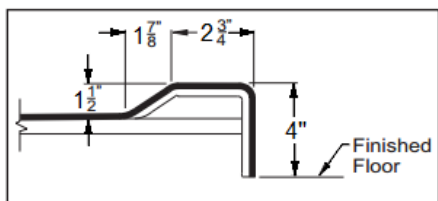

ATWOOD
60 x 32 x 77
Low Threshold Shower

Available in white,
 bone, and biscuit

Quick Ship in 7 days

Features

- Easy entry, low, 4" threshold
- Large integral comfort height seat (22" x 18 1/2")
- Sturdy shower base with textured floor
- Accessory shelves (10" x 23") and foot ledge (22" x 3")
- Simple, easy, 3 piece installation from front or rear
- Accommodates a shower door
- Full ArmorCore reinforced walls for extra strength that enables bars to be located to fit your individual needs.
- Premium, durable applied acrylic/fiberglass construction
- High Gloss 6" tile pattern with Diamond Accents
- Attractive and easy to clean with a Limited Lifetime Warranty
- Meets or exceeds UPC, IPC, ANSI Z124.1, NAHB, HUD, FHA
- Made in the USA

**ArmorCore
 Reinforced Walls**

**Low Step,
 Easy Entry**

Low Threshold Details

Seat & Drain

Model #

Item #

RH Seat w/ LH Drain	LM6032SH1S3PBR	639307
LH Seat w/ RH Drain	LM6032SH1S3PBL	639285

SUBMITTAL DATA

THE SHOWER ENCLOSURE SHALL BE LAUREL MOUNTAIN MODEL LM 6032 SH 1S TILE 3 PIECE 60" APPLIED ACRYLIC SECTIONAL SHOWER. UNIT HAS LARGE MOLDED SEAT, LEG LEDGE, CORNER SOAP DISH, TILE FINISH, DIAMOND ACCENTS, AND 4.0" THRESHOLD. THREE PIECE UNIT WITH BASE AND TWO PIECE WALL WITH MIDDLE VERTICAL SEAM. CONFIGURED WITH FULL ARMORCORE BACKING ON ALL WALLS.

HANDED BY THE SEAT.
 LEFT HAND SEAT HAS RIGHT HAND DRAIN
 RIGHT HAND SEAT HAS LEFT HAND DRAIN

BASE SEAM IS 26" ABOVE THE BOTTOM OF THE SKIRT.

Unit complies with IAPMOZ124-2011, Home Innovation Research Lab, UPC, HUD, FHA, and CSA B45.5.